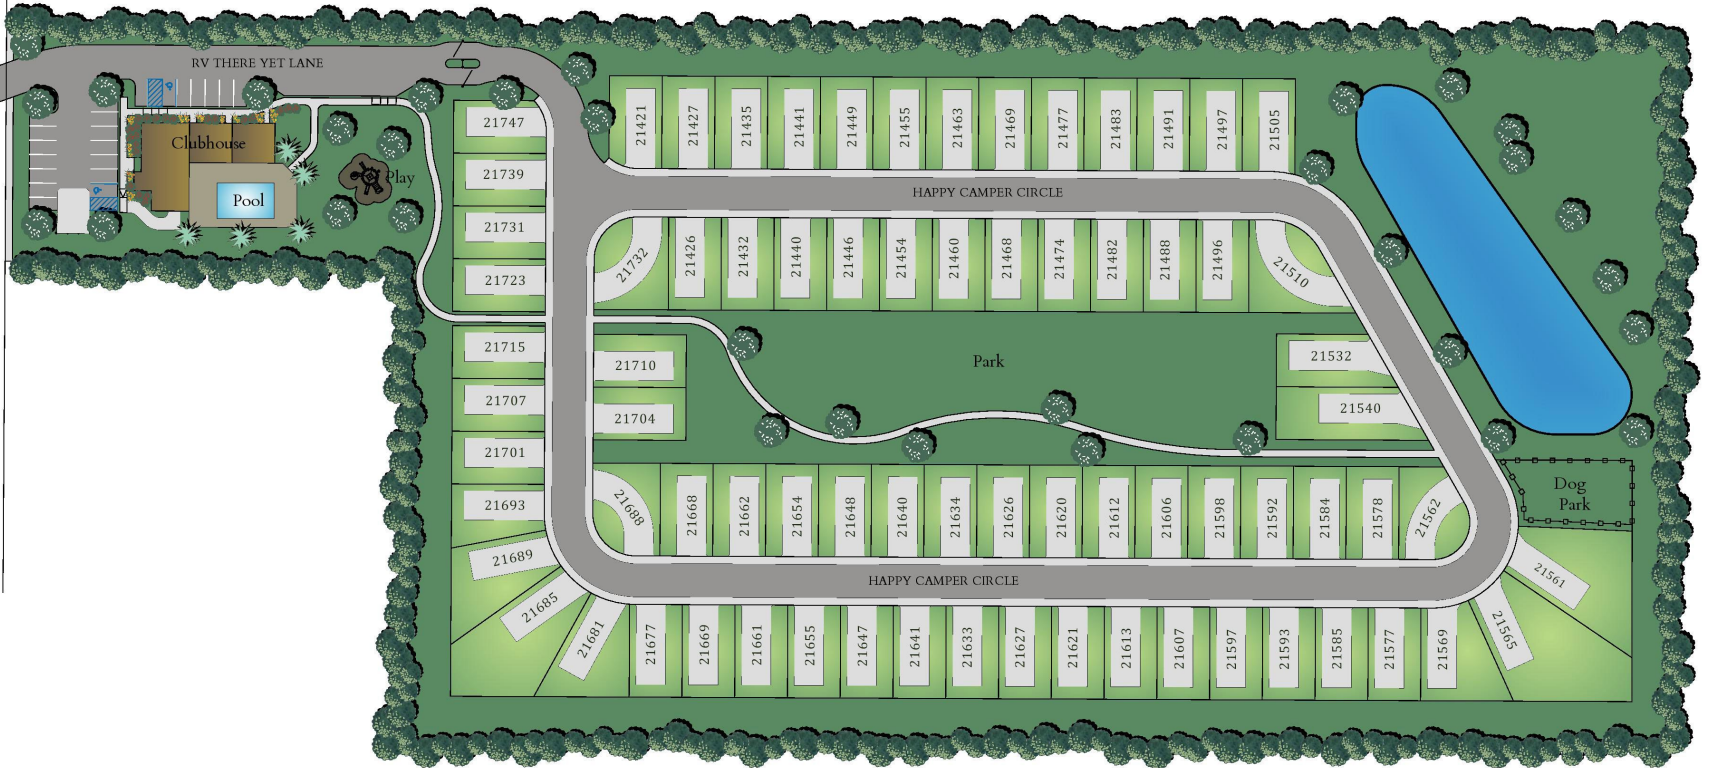

STATE ROUTE 181

Fairhope Landing
RV RESORT